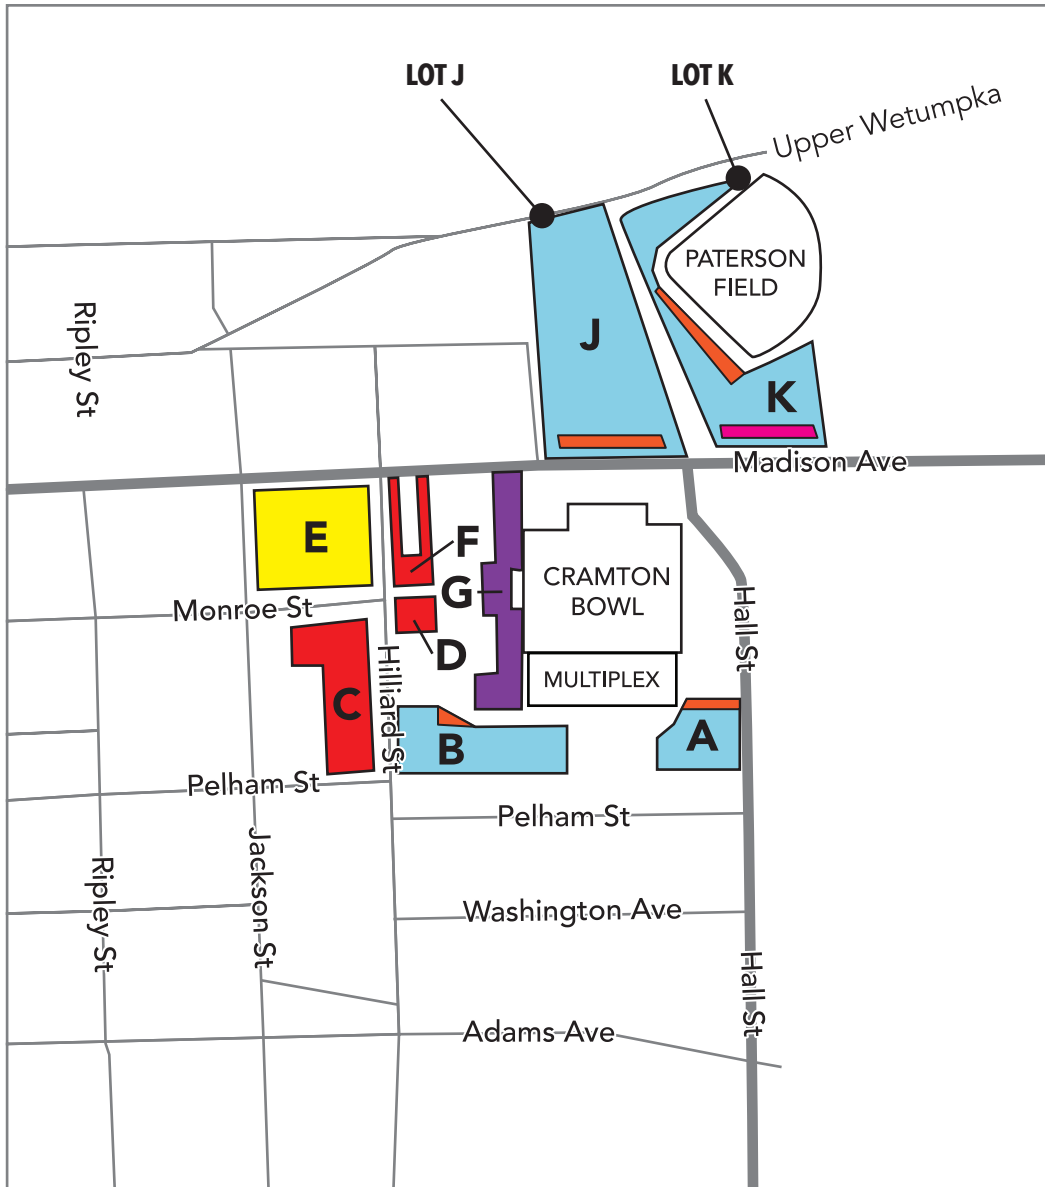

CRAMTON BOWL HIGH SCHOOL FOOTBALL PARKING ZONES

-  **LOTS A,B,J,K** *Paid Parking
-  Handicap Parking Zones
-  **E** Overflow Parking Only
-  **LOTS C,D,F** No Parking
-  **G** Pass Required
-  Visiting Band Parking Zone